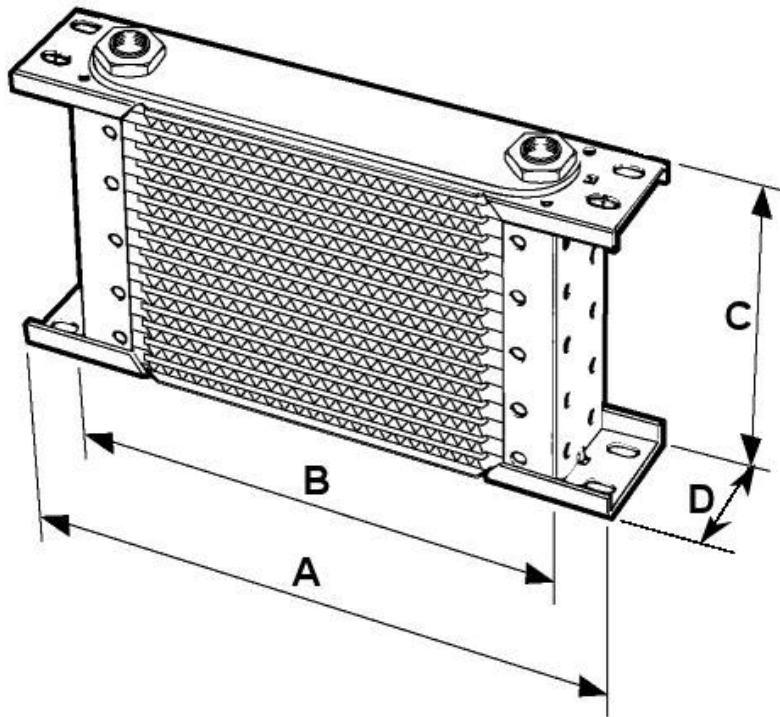

**900 Series STD Dimensions**

Part #	A	B	C	D
SET910	16"	14.125"	3"	2"
SET915	16"	14.125"	4.5"	2"
SET920	16"	14.125"	6"	2"
SET925	16"	14.125"	7.5"	2"