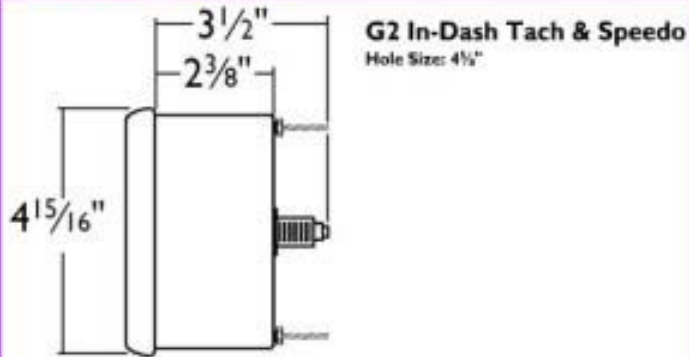

## AUTO METER TACH AND GAUGE DIMENSIONS

### 5" Tachs & Speedos

### 2 3/8" (67mm) Tachs & Gauges