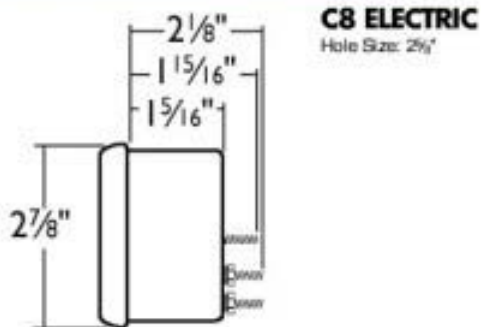

## AUTO METER TACH AND GAUGE DIMENSIONS

### 5" Tachs & Speedos

### 2 3/8" (67mm) Tachs & Gauges