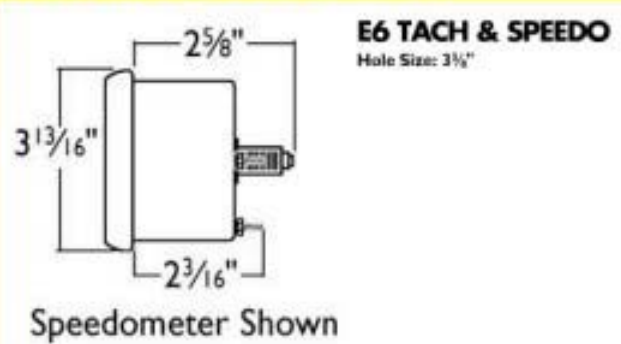

## AUTO METER TACH AND GAUGE DIMENSIONS

### 5" Tachs & Speedos

### 2 3/8" (67mm) Tachs & Gauges